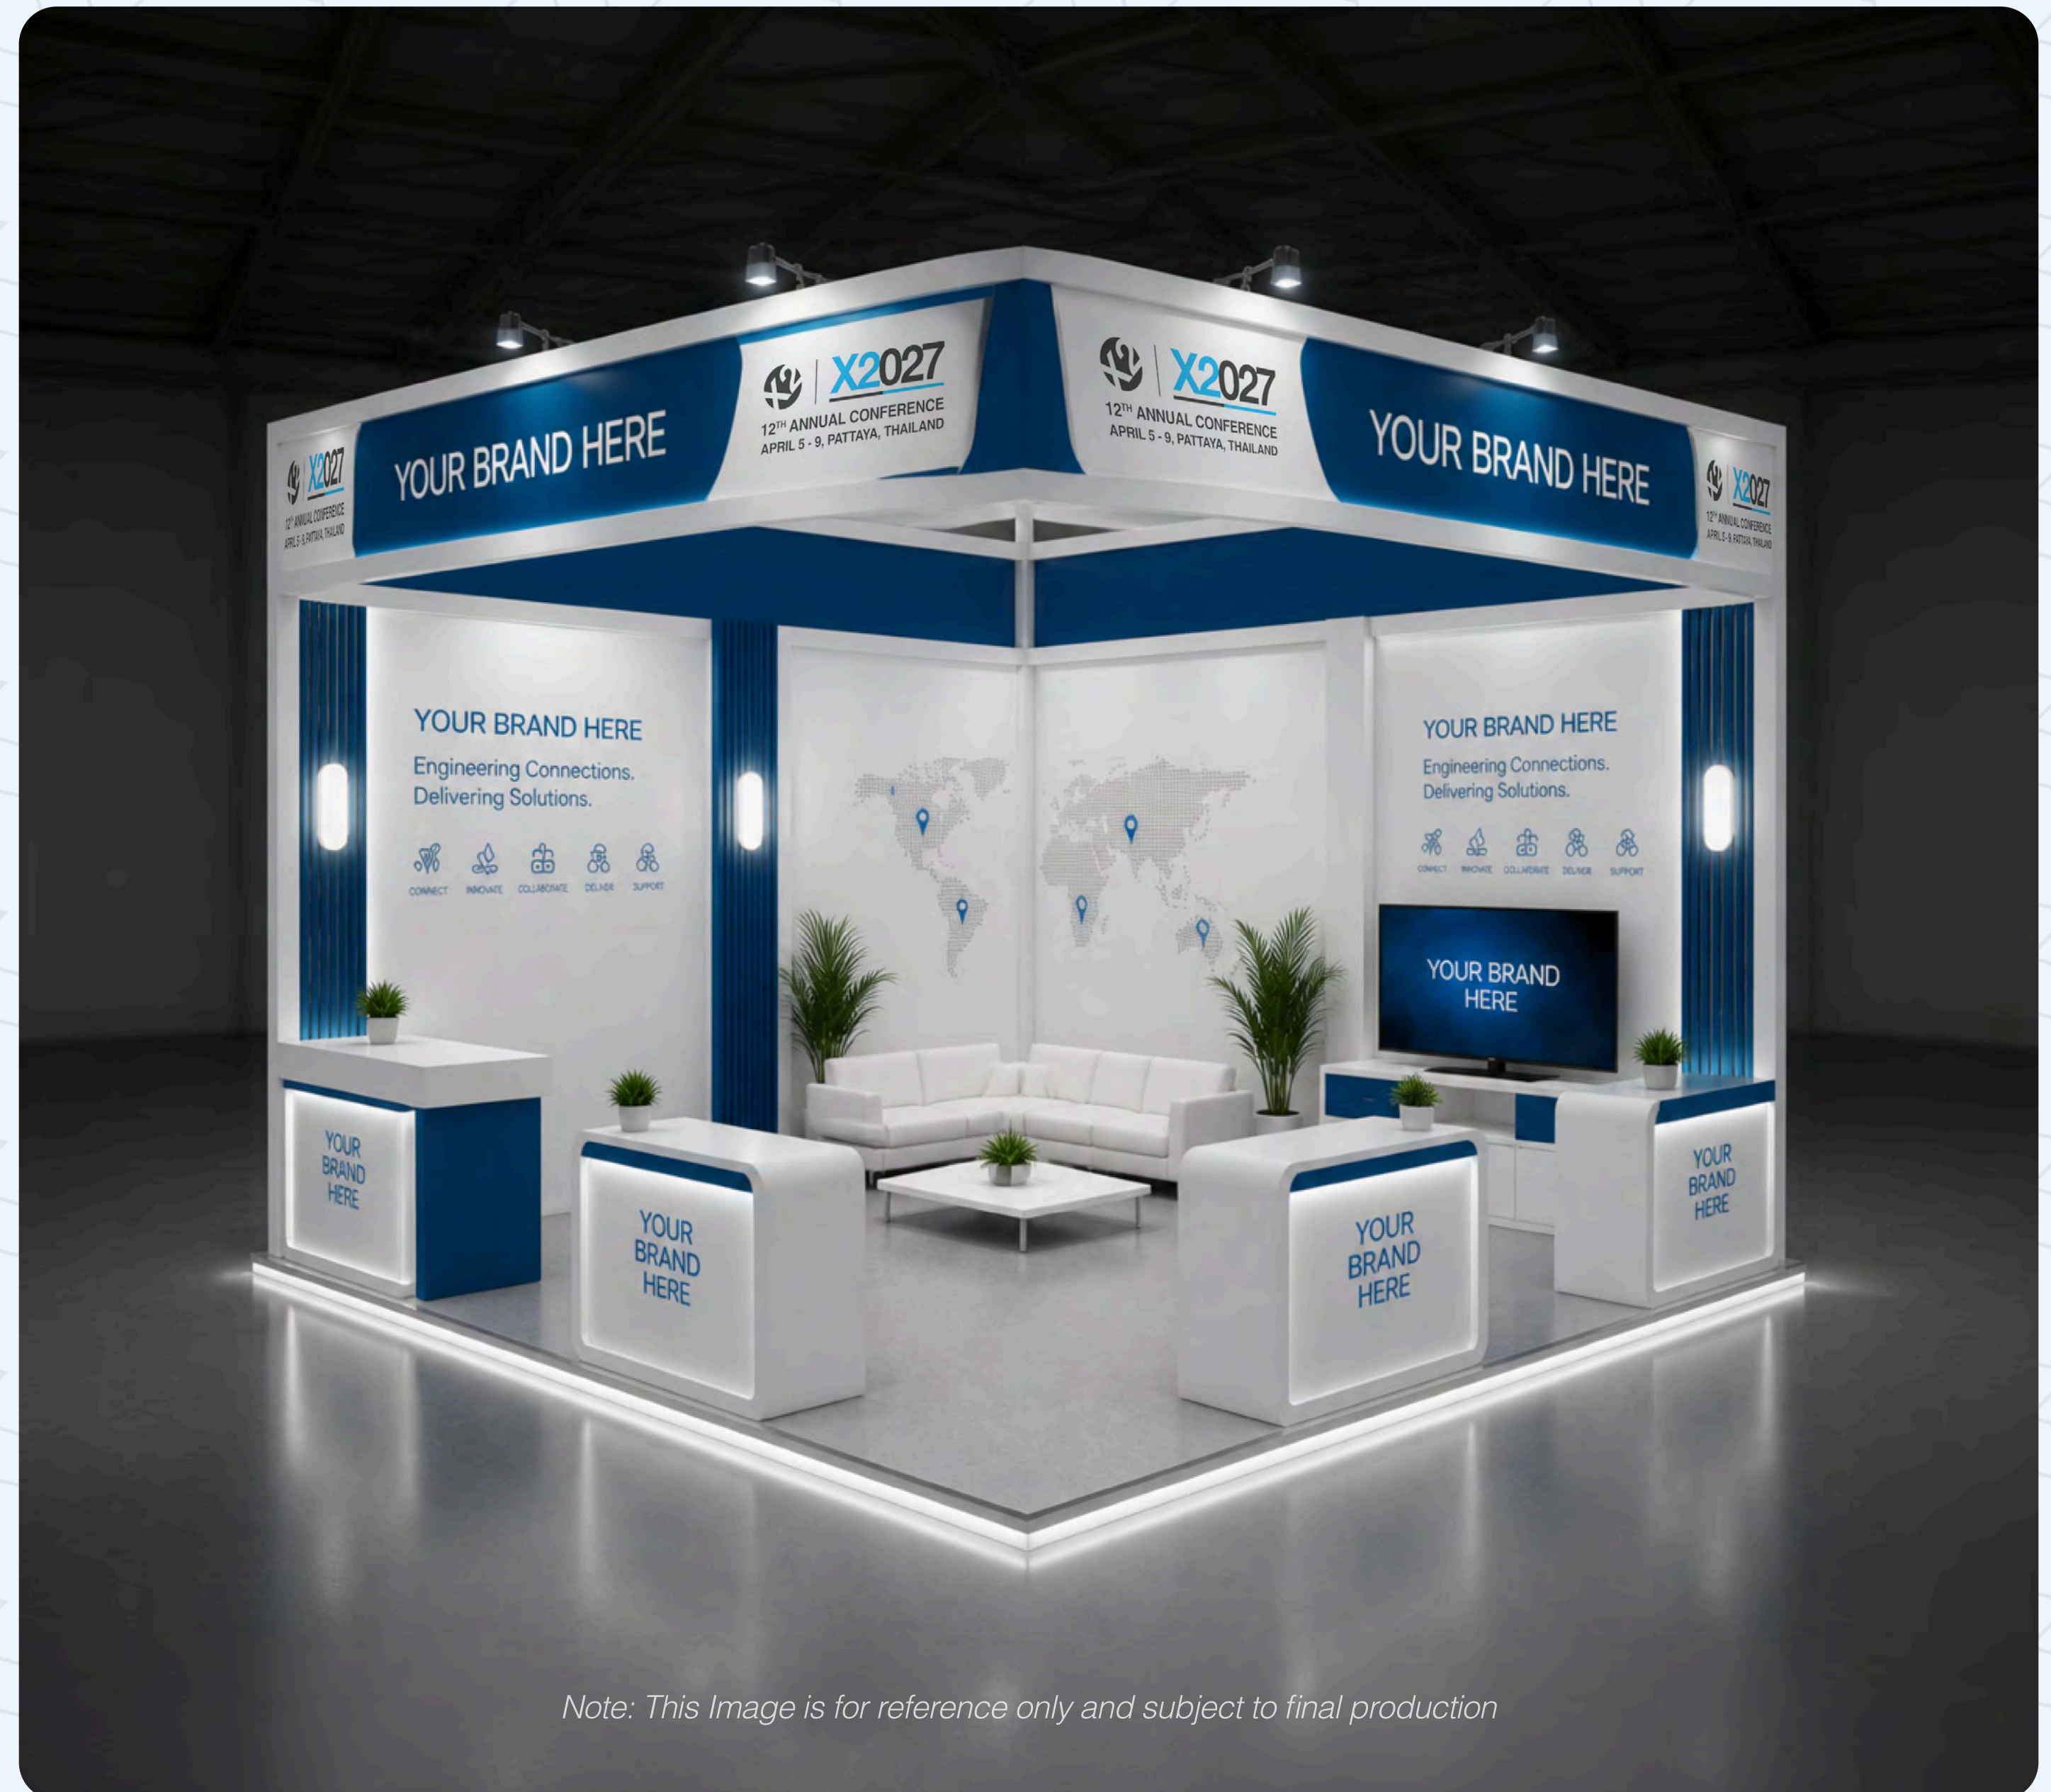

X2027

12TH ANNUAL CONFERENCE
APRIL 5 - 9, PATTAYA, THAILAND

Premium Booth

Prime Location

$14,800

Spanning a massive **6m x 6m** footprint, the Premium Booth is an elite, fully custom-built showcase designed for industry leaders who want to maximize impact and dominate the floor plan.

- 2 delegate passes with 2 rooms
- 4 counters with printable fronts
- 4 meeting schedulers access
- TV stand
- 8 chairs
- 2 sofa lounges
- 1 suite room upgrade
- Lighting, power, setup & removal

Note: This Image is for reference only and subject to final production