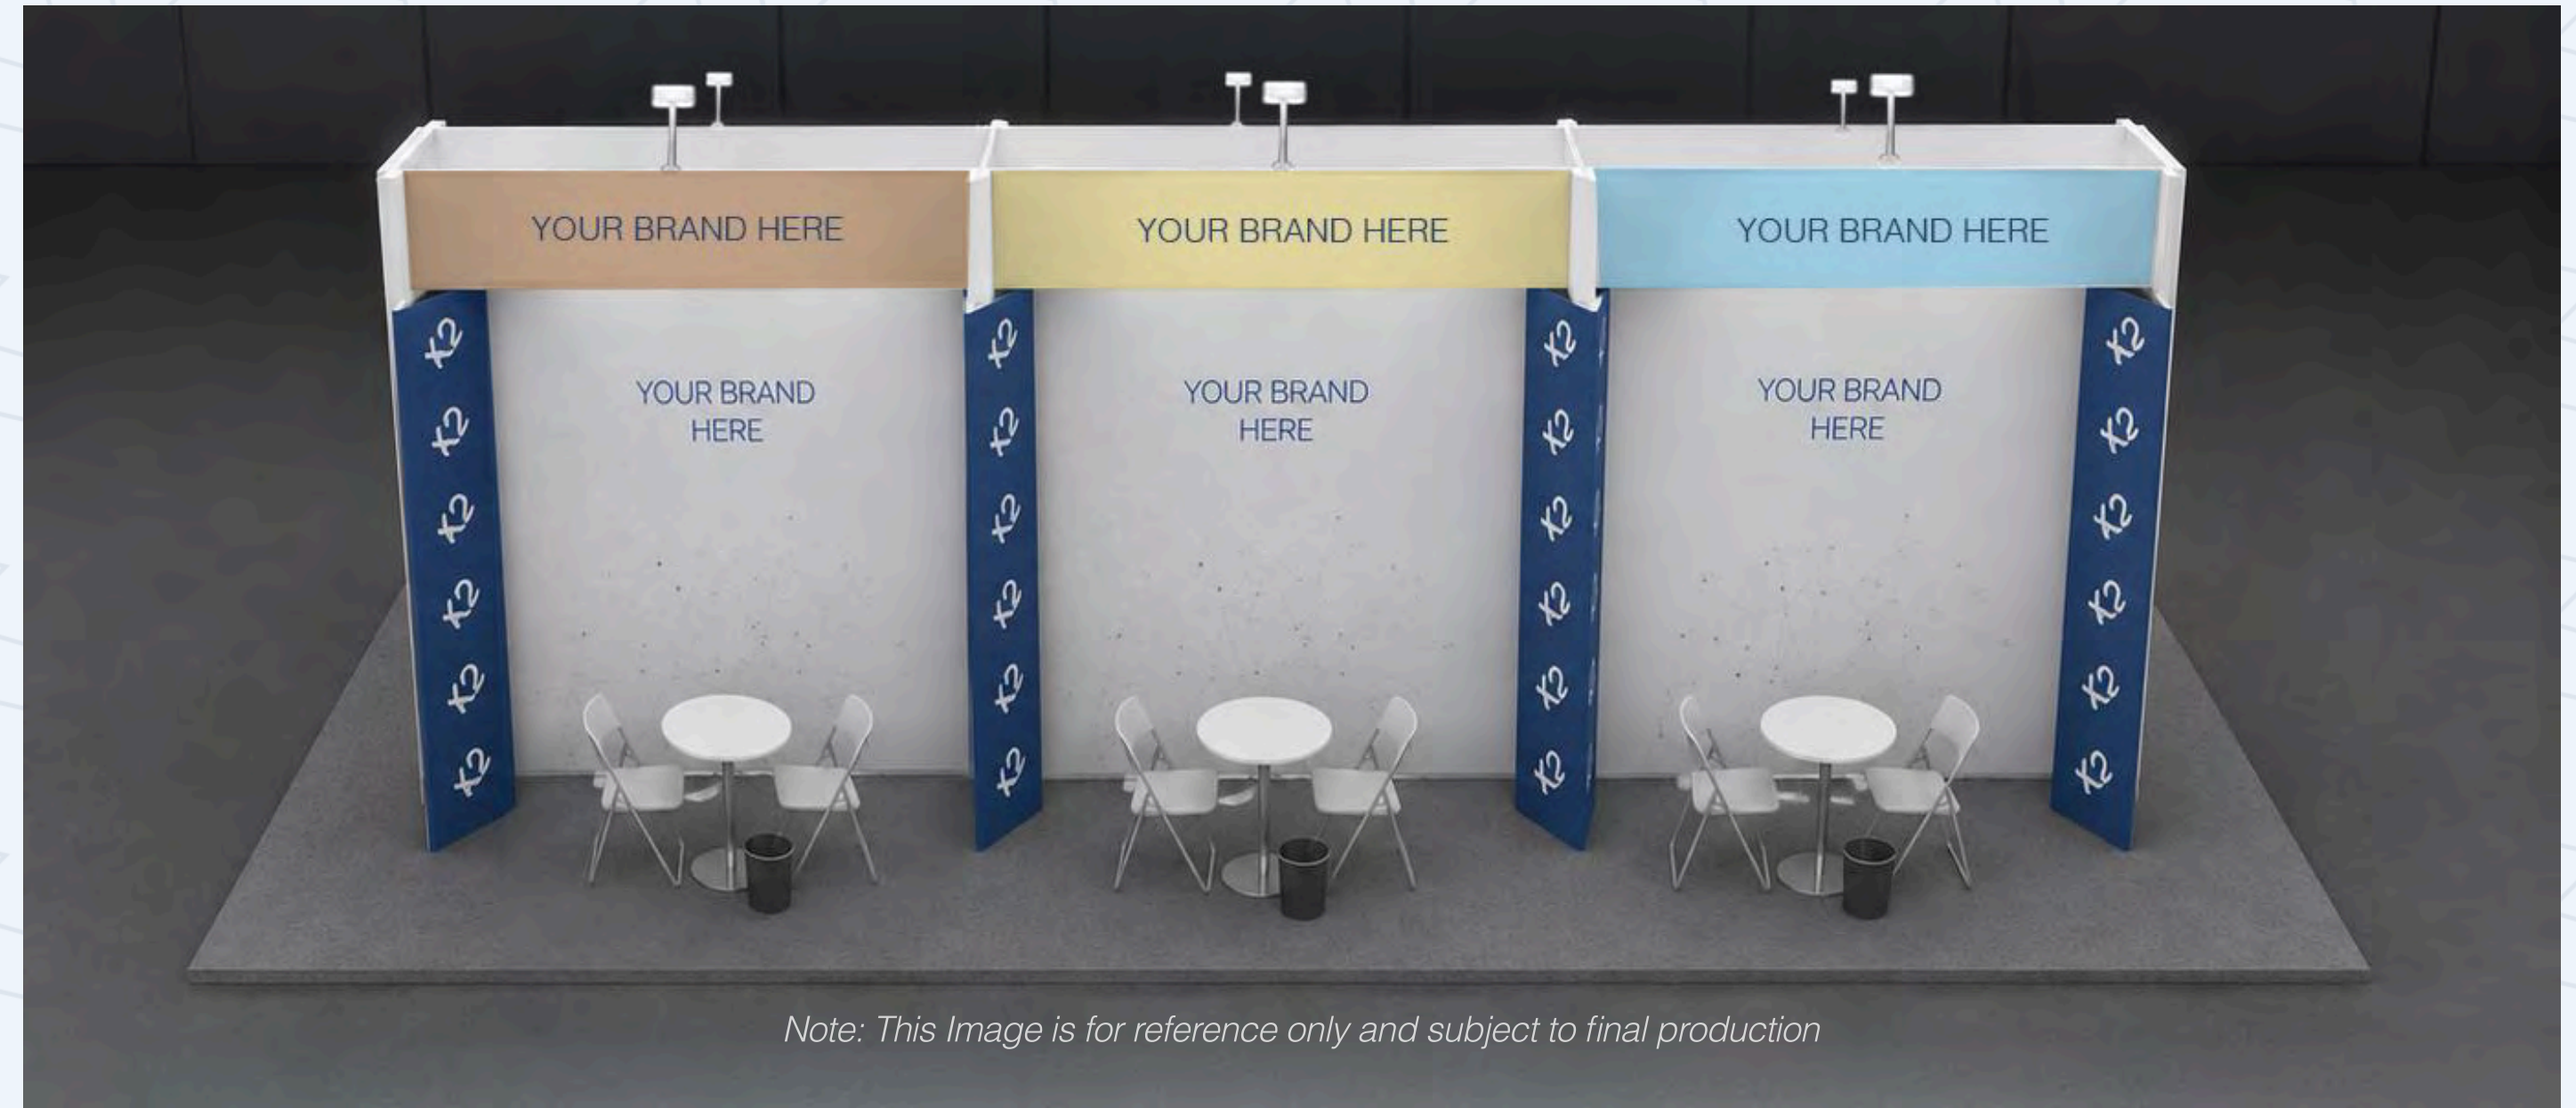

Note: This Image is for reference only and subject to final production

X2027
12TH ANNUAL CONFERENCE
APRIL 5 - 9, PATTAYA, THAILAND

Mini Booth

\$2,500

Limited to 12 Slots

A self-contained space within a shared **7m x 5m** modular pavilion.

- 2.3m x 2.5m space within a shared pavilion
- 1 counter with printable front
- 1 table with 2 chairs
- 1 meeting scheduler access
- Fascia with company name and booth number
- Lighting, power, setup & removal

\$14,800

Spanning a massive 6m x 6m footprint, the Premium Booth is an elite, fully custom-built showcase designed for industry leaders who want to maximize impact and dominate the floor plan.

Special Booth

Prime Location

\$7,800

6m x 3m at the center of the hall - maximum footfall guaranteed. Every feature included for a complete, premium brand experience.

Standard Booth

\$4,000

A booth space measuring 2.5m x 2.5m that gives your company an bold presence on the exhibition floor. Featuring a professional, multi-panel structure (4 panels), this package is designed for maximum branding impact.