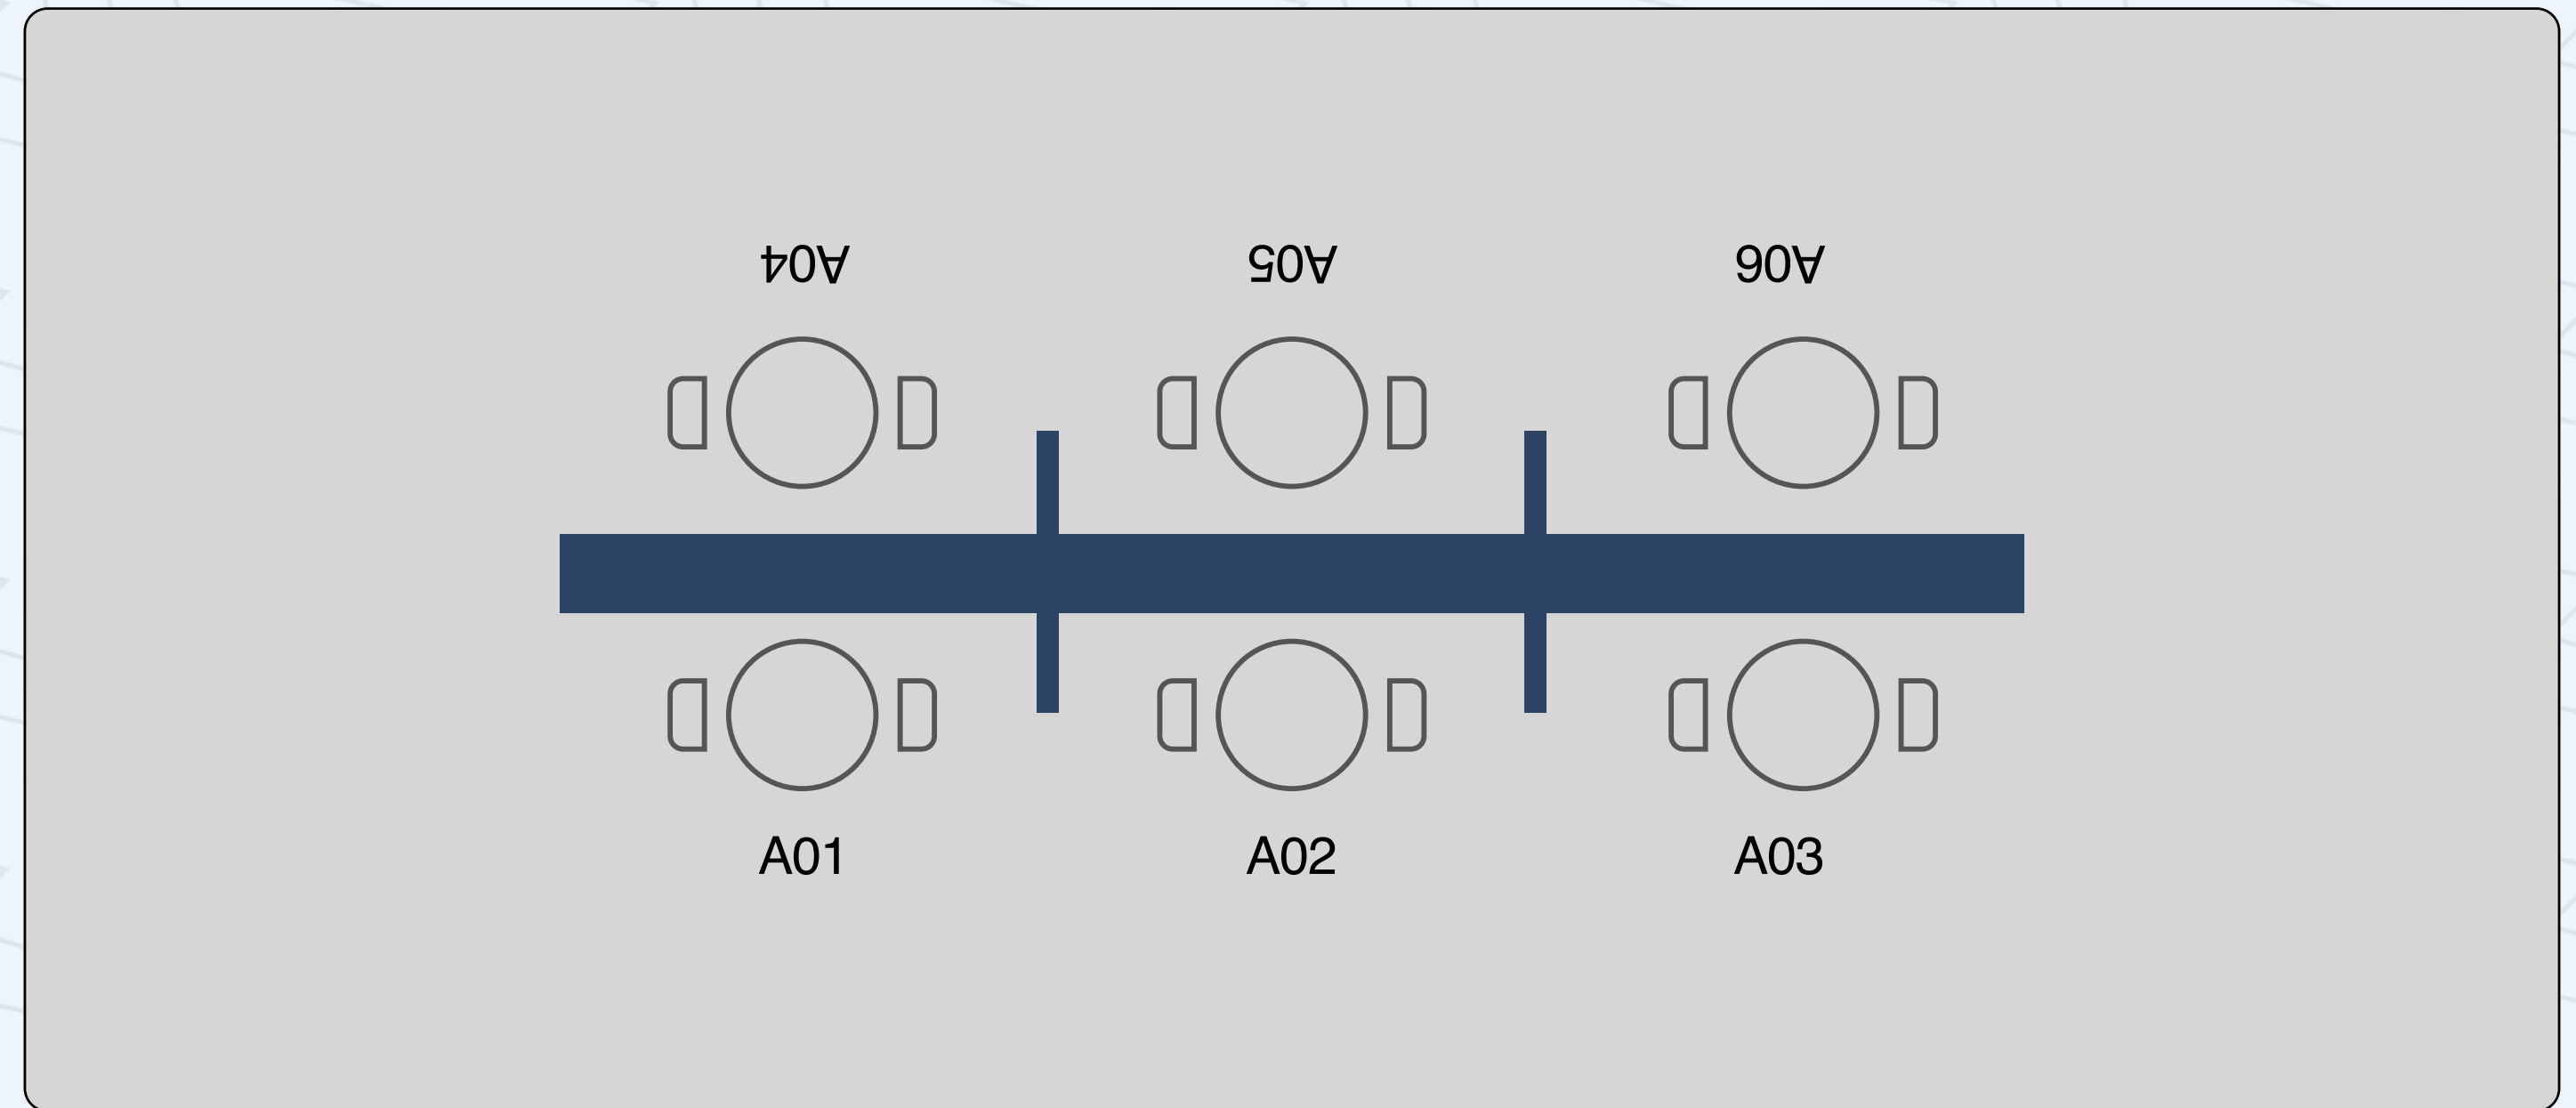

Note: This Image is for reference only and subject to final production